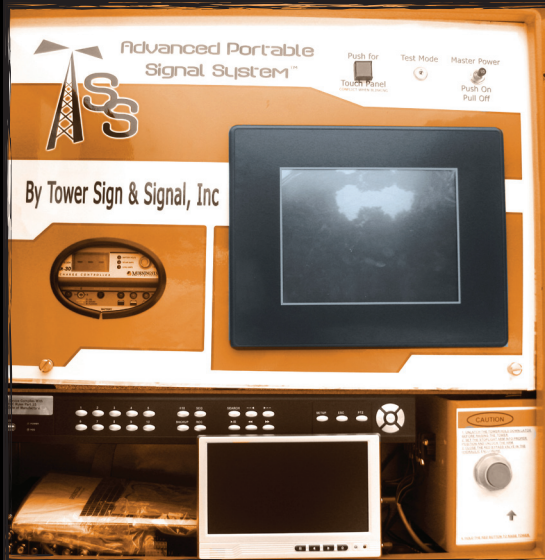

# Tower Sign & Signal

Safer Work Zones. Smarter Spending.

Buy • Rent • Lease

# ST-100

- Tandem Tow
- Incredibly quick setup time... just seconds!
- Dual-Backup Communication
- Infinite Traffic Light Timing
- Solar Assist
- Theft protection
- Adjustable Signal Head
- Small Footprint
- Long Range Microwave or Video Sensor Traffic Detection
- 12V Battery Charger
- Affordable Options
- Very Price Competitive
- Easy to Store
- Weeks of Non-Solar Battery Life
- Simple and straight forward Touchscreen Control Panel
- Hi-frequency radio communication with conflict monitoring